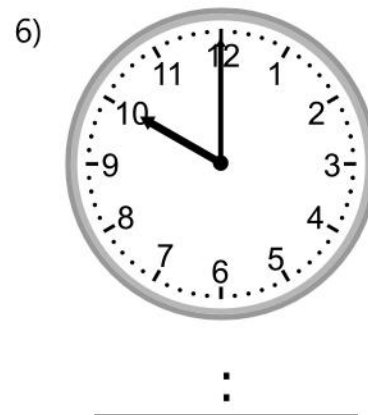

Telling Time

What time is it? Write the digital times beneath the clocks.

Telling Time

What time is it? Write the digital times beneath the clocks.

1)

11:30

4)

8:30

2)

4:00

5)

6:30

3)

1:30

6)

10:00