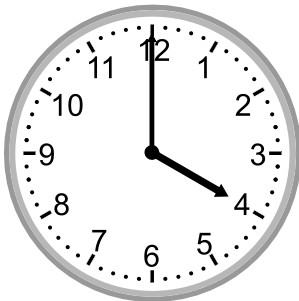

Telling Time

What time is it? Write the digital times beneath the clocks.

Telling Time

What time is it? Write the digital times beneath the clocks.

1)

11:30

4)

8:30

2)

4:00

5)

6:30

3)

1:30

6)

10:00