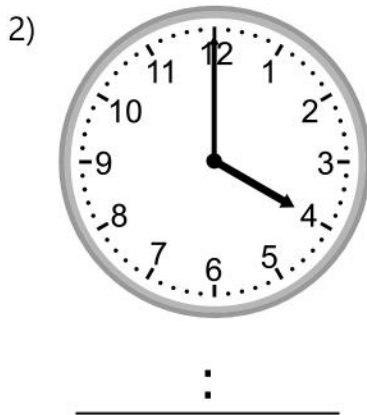

Telling Time

What time is it? Write the digital times beneath the clocks.

Telling Time

What time is it? Write the digital times beneath the clocks.

1)

11:30

4)

8:30

2)

4:00

5)

6:30

3)

1:30

6)

10:00