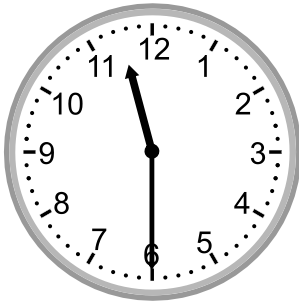

Telling Time

What time is it? Write the digital times beneath the clocks.

Telling Time

What time is it? Write the digital times beneath the clocks.

1)

11:30

4)

8:30

2)

4:00

5)

6:30

3)

1:30

6)

10:00