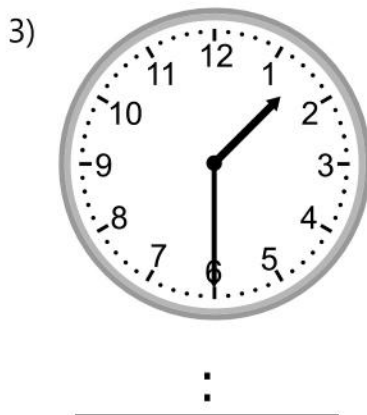

Telling Time

What time is it? Write the digital times beneath the clocks.

Telling Time

What time is it? Write the digital times beneath the clocks.

1)

11:30

4)

8:30

2)

4:00

5)

6:30

3)

1:30

6)

10:00