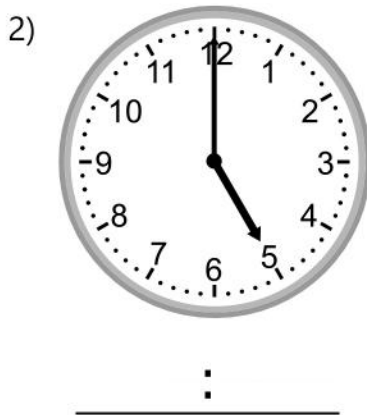

Telling Time

What time is it? Write the digital times beneath the clocks.

Telling Time

What time is it? Write the digital times beneath the clocks.

1)

4:30

4)

8:00

2)

5:00

5)

2:30

3)

8:30

6)

7:00