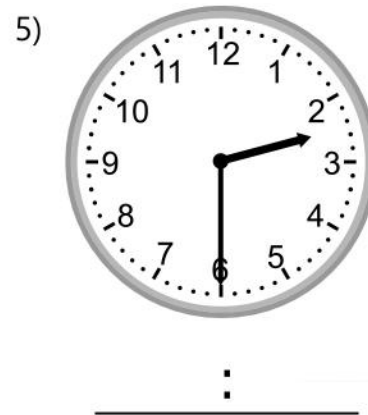

Telling Time

What time is it? Write the digital times beneath the clocks.

Telling Time

What time is it? Write the digital times beneath the clocks.

1)

4:30

4)

8:00

2)

5:00

5)

2:30

3)

8:30

6)

7:00