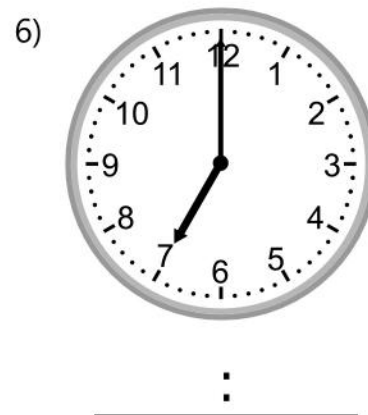

Telling Time

What time is it? Write the digital times beneath the clocks.

Telling Time

What time is it? Write the digital times beneath the clocks.

1)

4:30

4)

8:00

2)

5:00

5)

2:30

3)

8:30

6)

7:00